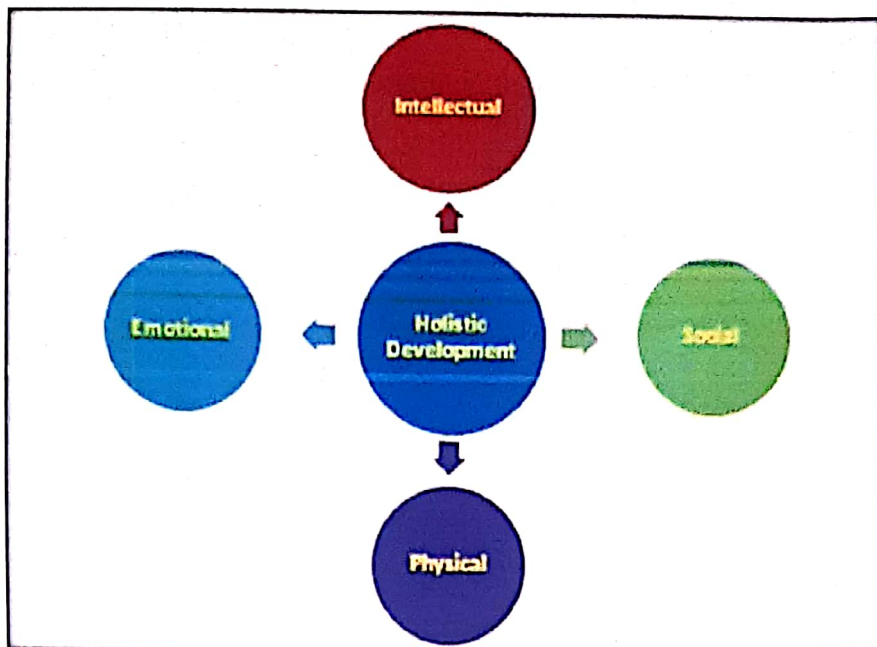

project works, undertaken several major and minor research projects from funding agencies like UGC, DST, VGST etc. Most of the faculty have published substantial no. of research articles in peer review national and international journals and conference proceedings and are also on the editorial boards of national and international journals. In addition to this, college ensures periodical organization of research updating mechanism through seminar/workshop/conference etc.

The college is dedicated to facilitate researchers with the necessary infrastructural needs. The college houses advanced instruments such as UV spectrophotometer, Trinocular microscope, high accuracy digital balance, Gel-doc, double distillation unit, High temperature Furnace (900K), Infra-red spectrometer, Scintillation detector, probe sonicator etc. Each department has been provided computers with broad band internet connectivity and other accessories. The college has a spacious Library with a very good collection of books, periodicals and journals. Several researchers are supported with fellowships sanctioned by university and other government agencies. Needy women researchers are provided with accommodation in the college ladies hostel.

Social development: The social skills are nurtured through activities conducted by the various units of the college. The students are exposed to diverse social structure and their issues, particularly in the neighbouring areas, through the National Service Scheme (NSS) implemented in the Institute. They imbibe discipline and patriotism through the participation in **NCC and Rovers and Rangers wings of the college**. Under Youth Red-cross

[Signature]
PRINCIPAL
SAHYADRI SCIENCE COLLEGE
(Constituent College of Kuvempu University)
SUMMUGA, Karnataka State.